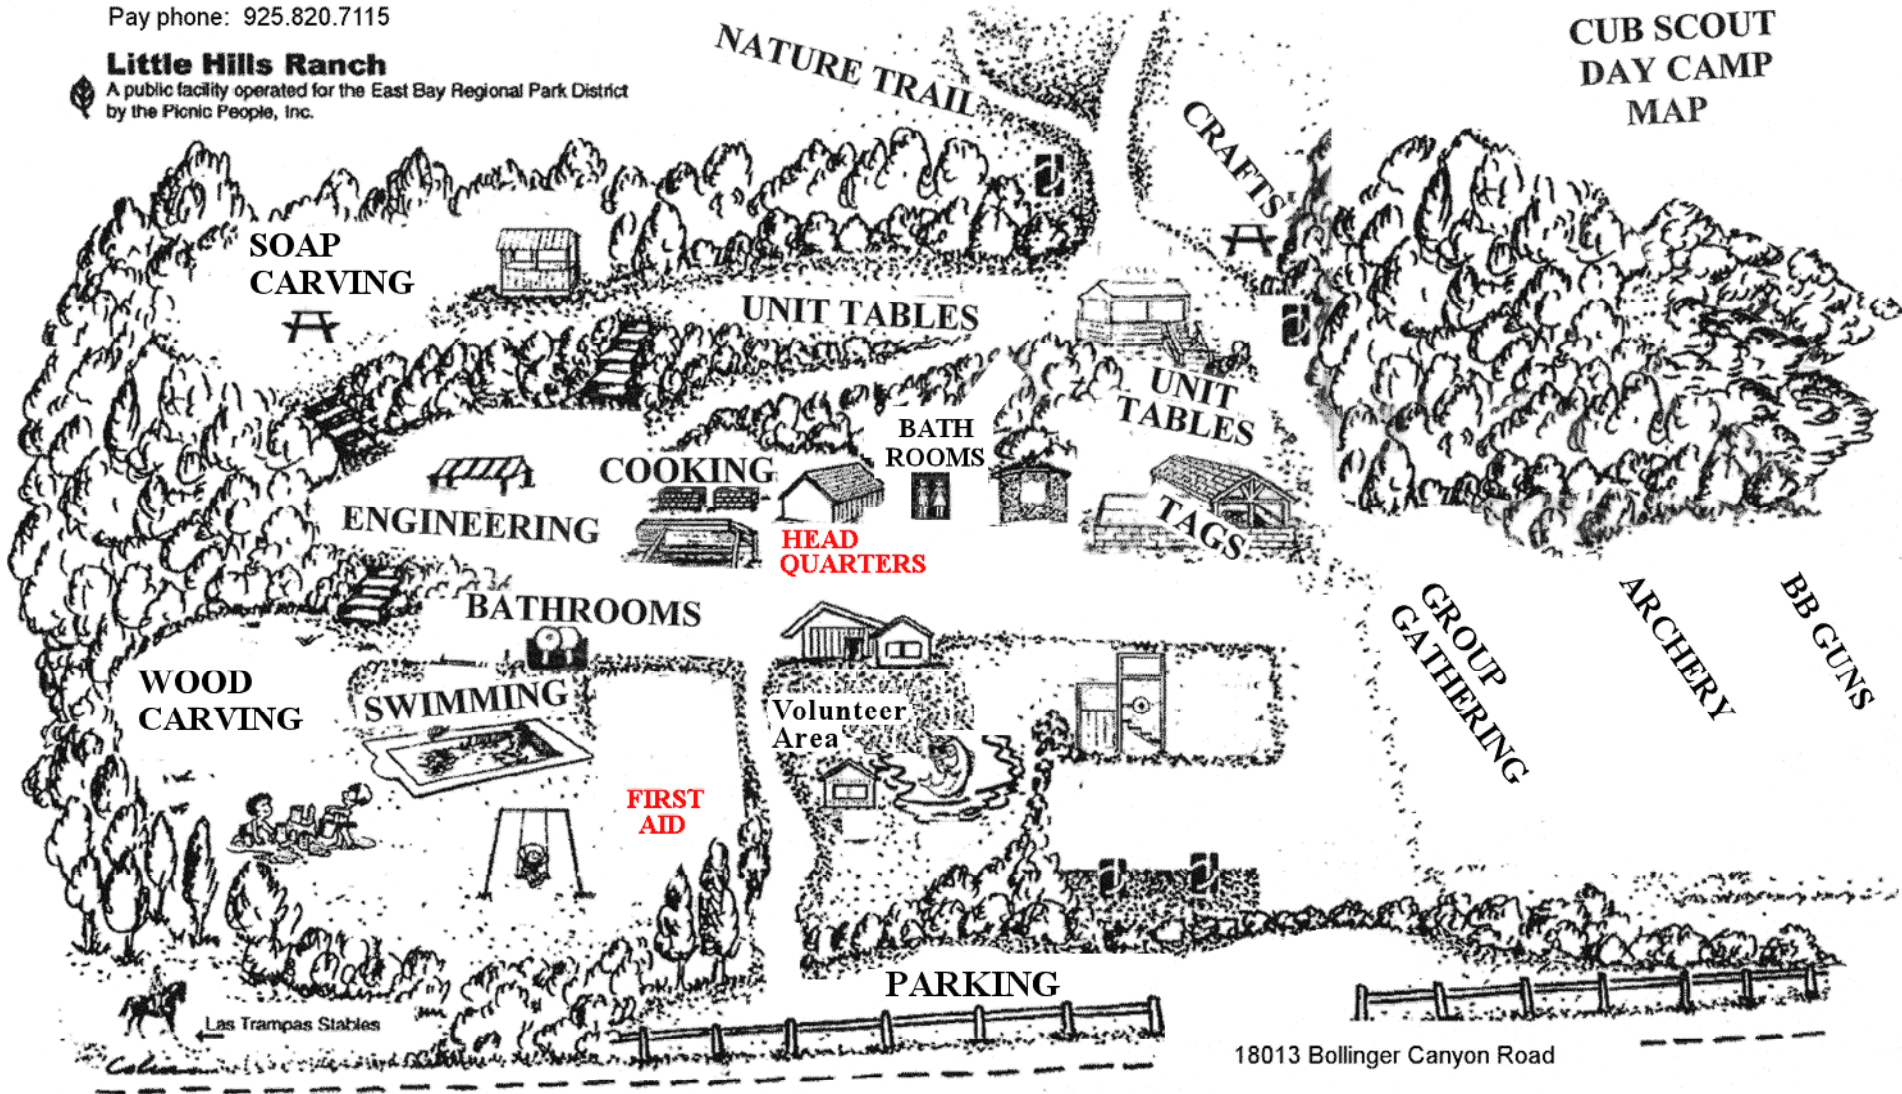

Pay phone: 925.820.7115

Little Hills Ranch

A public facility operated for the East Bay Regional Park District
by the Picnic People, Inc.

CUB SCOUT DAY CAMP MAP

18013 Bollinger Canyon Road